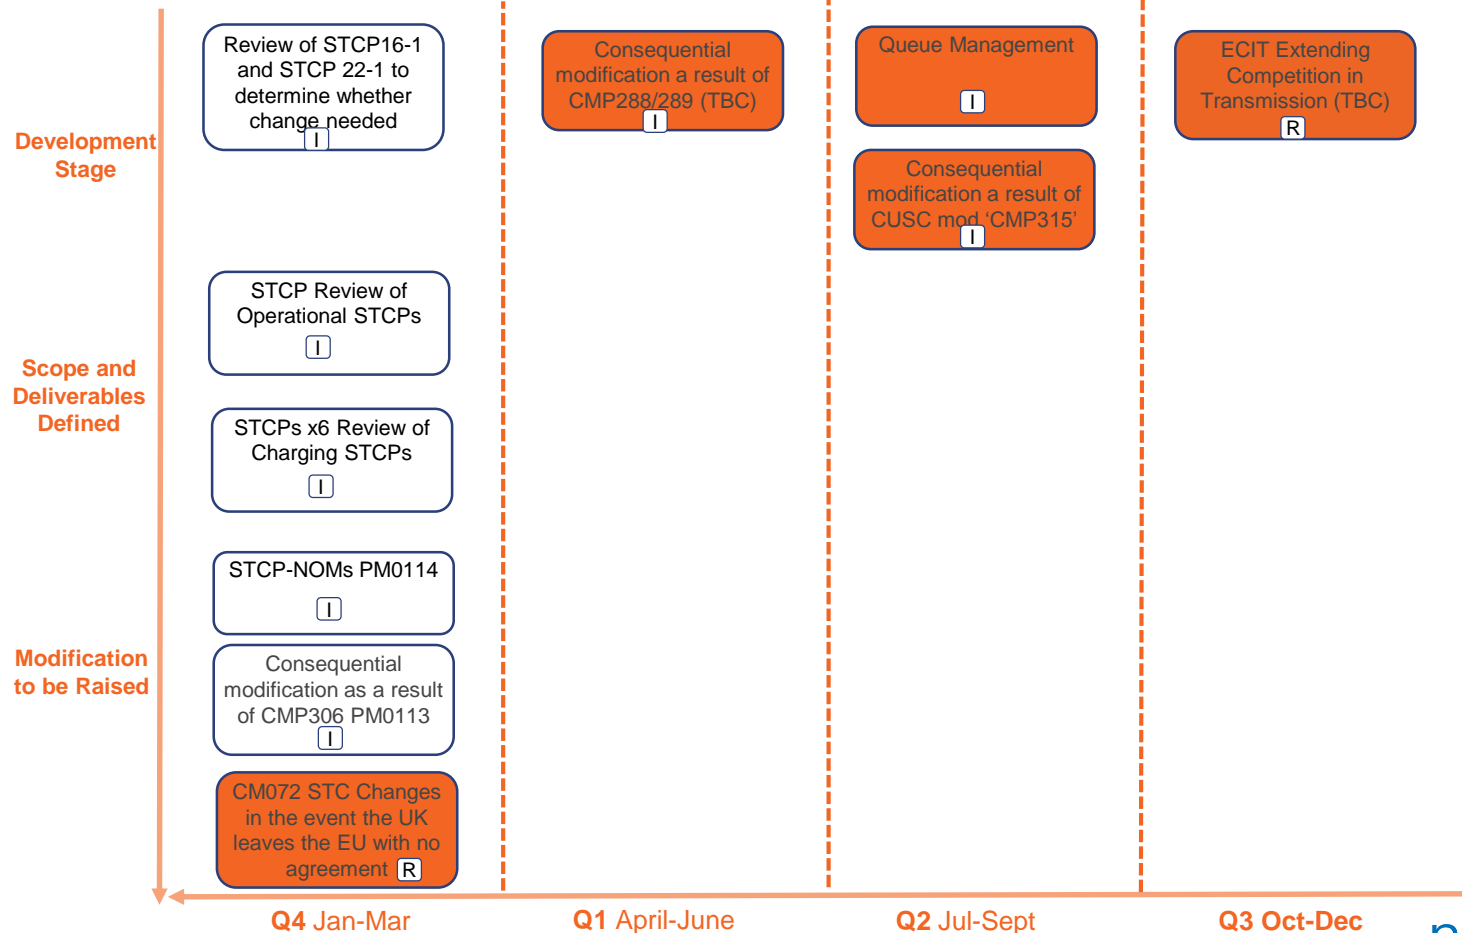

# STC Horizon Scan\* January 2020

Key	
L	Legislative Change (e.g. EU network codes)
R	Regulatory Change (e.g. driven by licence changes)
I	Industry Change

\*This information is true at the point of publication and is intended for indicative purposes only